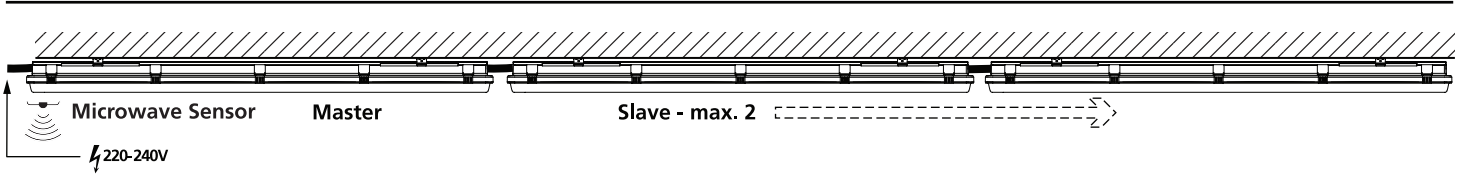

Factory settings

12

x10 - 1200mm  
x12 - 1500mm

1

Master Slave Connection

2

PL (Slave)

12<sub>+1</sub>  
2.5mm<sup>2</sup>  
0.75-1.5mm<sup>2</sup>  
8<sub>+1</sub>