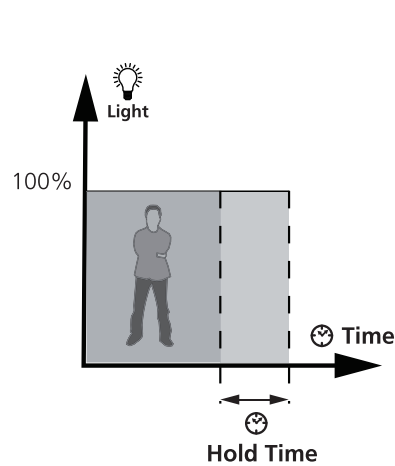

Daylight Sensor			Hold Time			Detection Area				
	1	2	3	4	5	6	7	8			
I	●	●	●	2 Lux	●	●	●	5 sec	●	●	100% ⚙️
II	○	●	●	10 Lux	●	●	○	30 sec	●	○	75%
III	○	●	○	30 Lux	●	○	●	90 sec	○	●	50%
IV	○	○	●	50 Lux	●	○	○	5 min ⚙️	○	○	25%
V	○	○	○	Disable ⚙️	○	●	●	20 min	-	-	N/A
VI	-	-	-	-	○	○	○	30 min	-	-	N/A

! 📶