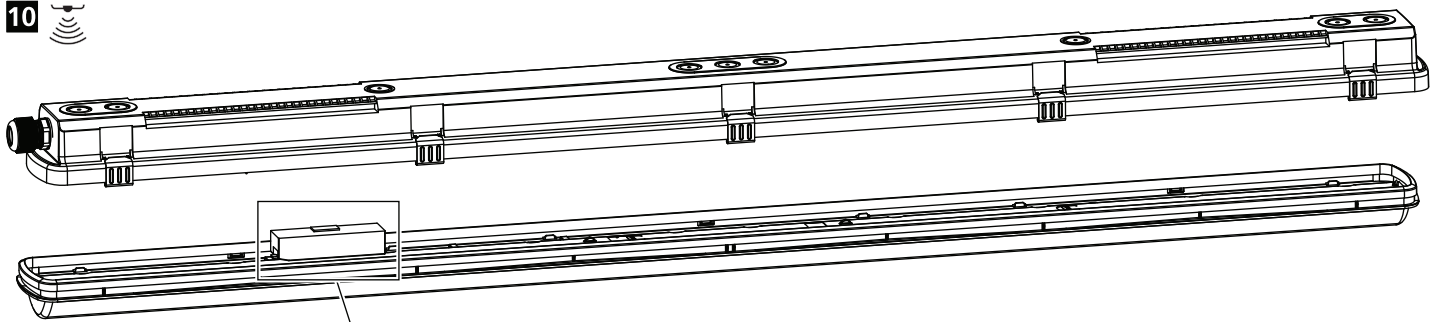

9a ⚡ 220-240V~

9b ⚡ 220-240V~+ ⚡

9c ⚡ 220-240V~

10 📶

	Daylight Sensor			Hold Time			Detection Area				
	1	2	3	4	5	6	7	8			
I	●	●	●	2 Lux	●	●	●	5 sec	●	●	100% ⚙️
II	○	●	●	10 Lux	●	●	○	30 sec	●	○	75%
III	○	●	○	30 Lux	●	○	●	90 sec	○	●	50%
IV	○	○	●	50 Lux	●	○	○	5 min ⚙️	○	○	25%
V	○	○	○	Disable ⚙️	○	●	●	20 min	-	-	N/A
VI	-	-	-	-	○	○	○	30 min	-	-	N/A

Factory settings

12

x10 - 1200mm  
x12 - 1500mm

1

Master Slave Connection

2

PL (Slave)

12<sub>+1</sub>  
2.5mm<sup>2</sup>  
0.75-1.5mm<sup>2</sup>  
8<sub>+1</sub>