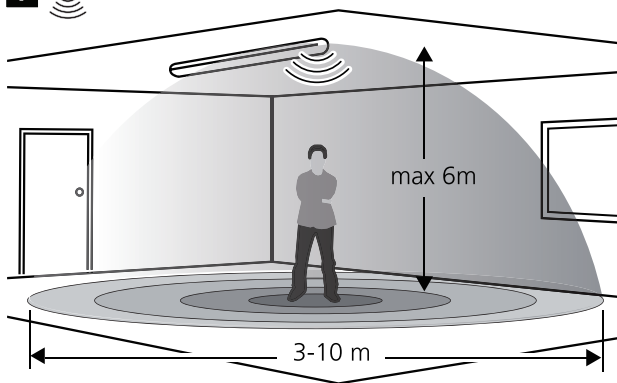

Daylight Sensor			Hold Time			Detection Area				
	1	2	3	4	5	6	7	8			
I	●	●	●	2 Lux	●	●	●	5 sec	●	●	100% ⚙️
II	○	●	●	10 Lux	●	●	○	30 sec	●	○	75%
III	○	●	○	30 Lux	●	○	●	90 sec	○	●	50%
IV	○	○	●	50 Lux	●	○	○	5 min ⚙️	○	○	25%
V	○	○	○	Disable ⚙️	○	●	●	20 min	-	-	N/A
VI	-	-	-	-	○	○	○	30 min	-	-	N/A

! 📶