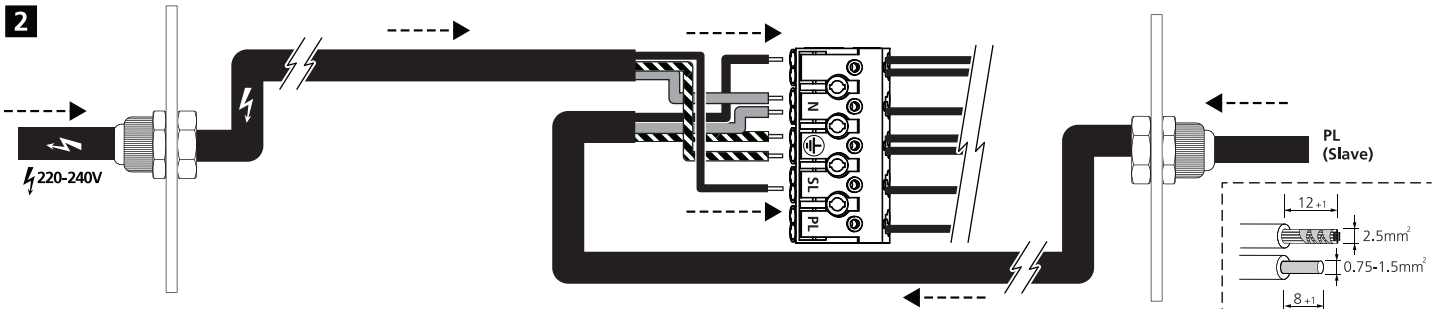

Factory settings

12

x10 - 1200mm  
x12 - 1500mm

1

Master Slave Connection

2

PL (Slave)

12<sub>+1</sub>  
2.5mm<sup>2</sup>  
0.75-1.5mm<sup>2</sup>  
8<sub>+1</sub>