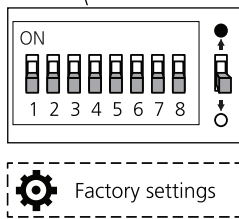

9a ⚡ 220-240V~

9b ⚡ 220-240V~+ ⚡

9c ⚡ 220-240V~

10 📶

	Daylight Sensor			Hold Time			Detection Area				
	1	2	3	4	5	6	7	8			
I	●	●	●	2 Lux	●	●	●	5 sec	●	●	100% ⚙️
II	○	●	●	10 Lux	●	●	○	30 sec	●	○	75%
III	○	●	○	30 Lux	●	○	●	90 sec	○	●	50%
IV	○	○	●	50 Lux	●	○	○	5 min ⚙️	○	○	25%
V	○	○	○	Disable ⚙️	○	●	●	20 min	-	-	N/A
VI	-	-	-	-	○	○	○	30 min	-	-	N/A

! 📶

0010475