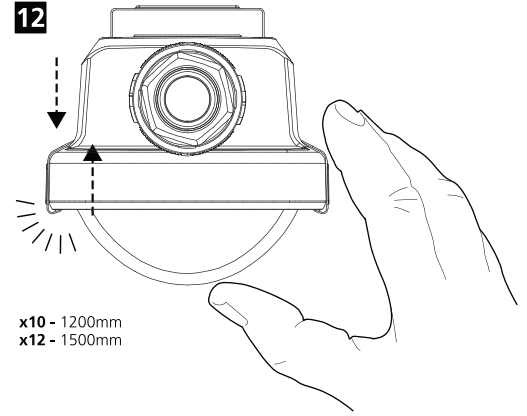

Factory settings

12

x10 - 1200mm  
x12 - 1500mm

1

Master Slave Connection

2

PL (Slave)

12<sub>+1</sub>  
2.5mm<sup>2</sup>  
0.75-1.5mm<sup>2</sup>  
8<sub>+1</sub>