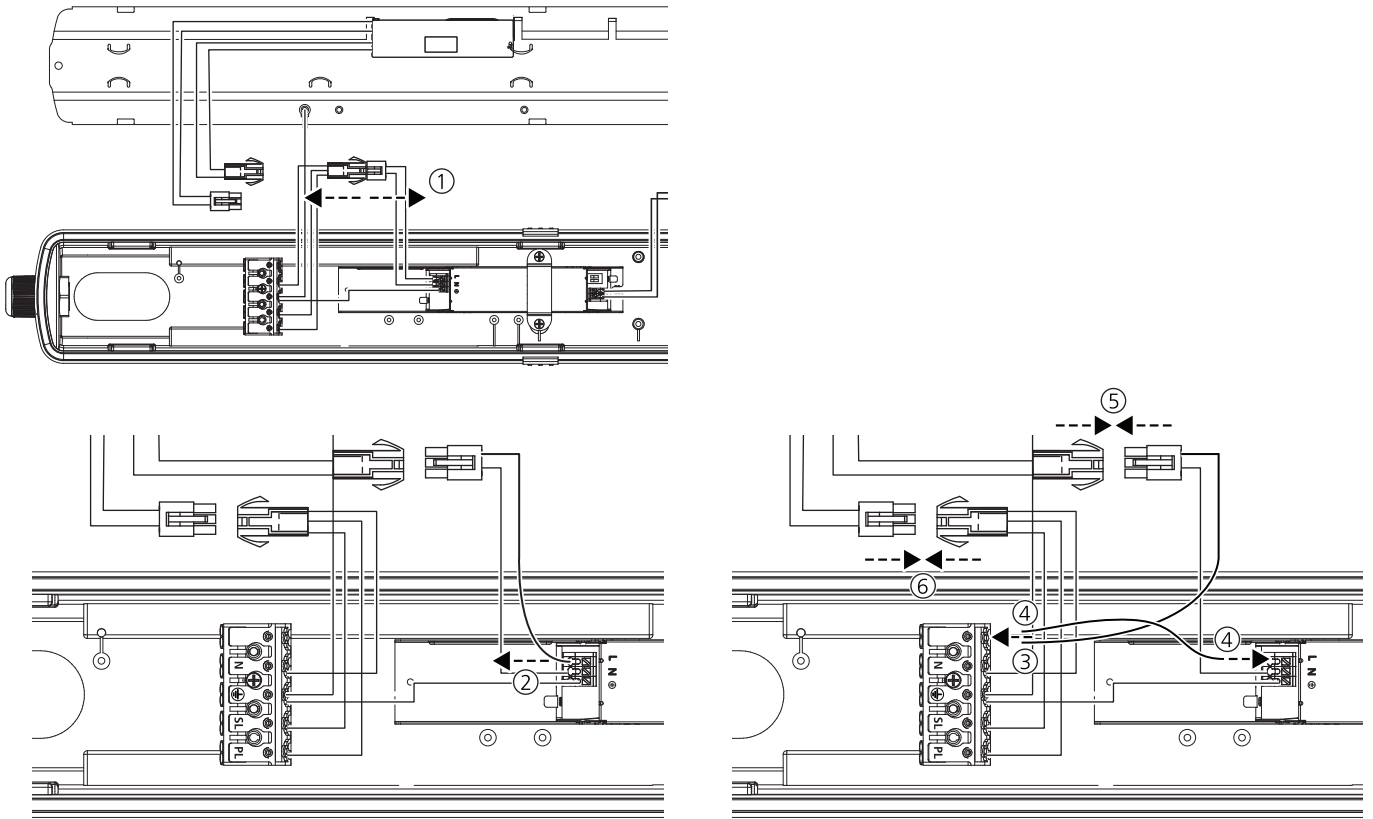

Factory settings

12

x10 - 1200mm  
x12 - 1500mm

1

Master Slave Connection

2

PL (Slave)

12<sub>+1</sub>  
2.5mm<sup>2</sup>  
0.75-1.5mm<sup>2</sup>  
8<sub>+1</sub>

-   0010467 Self Test EM kit
-  0010468 DALI Self Test EM kit
-  IS16580

-   0010470 5x2.5 Throughwiring kit 1200 mm
-  0010471 5x2.5 Throughwiring kit 1500 mm
-  0010472 2x2.5 Throughwiring kit 1200 mm
-  0010473 2x2.5 Throughwiring kit 1500 mm
-  IS16577