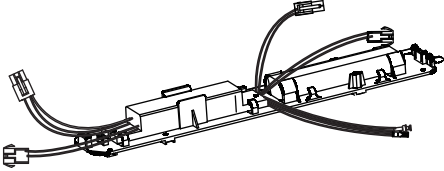

- 0010467 Self Test EM kit
- 0010468 DALI Self Test EM kit
- IS16580