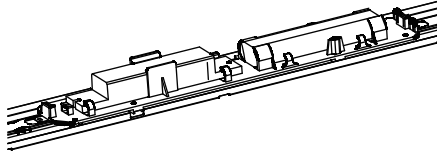

- 0010467 Self Test EM kit
- 0010468 DALI Self Test EM kit
- IS16580